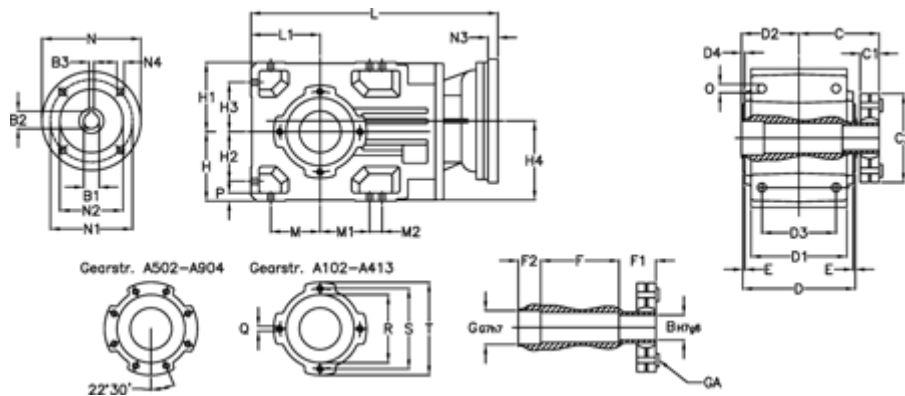

Data Sheet

Article number: 29600202925220
 Description: Bevel helical gearbox
 A202US-29,2-P63B5

Measures

B = 30	D1 = 110	F2 = 36	L = 306.0	N3 = -
B1 = 11	D2 = 60	G = 32	L1 = 80	N4 = M8x19
B2 = 12.8	D3 = 90	GA = 14,5 NM	M = 60.0	O = 9.5
B3 = 4	d4 = 4.5	H = 80	M1 = 60.0	P = 9
C = 89.5	Description = A202US-xx-P63 B5	H1 = 80	M2 = -	Q = M8x15
C1 = 23	E = 3.0	H2 = 60.0	N = 140	R = 95
C2 = 72.0	F = 77.5	H3 = 60.0	N1 = 115	S = 115
D = 136	F1 = 36.0	H4 = 93.0	N2 = 95	T = 140